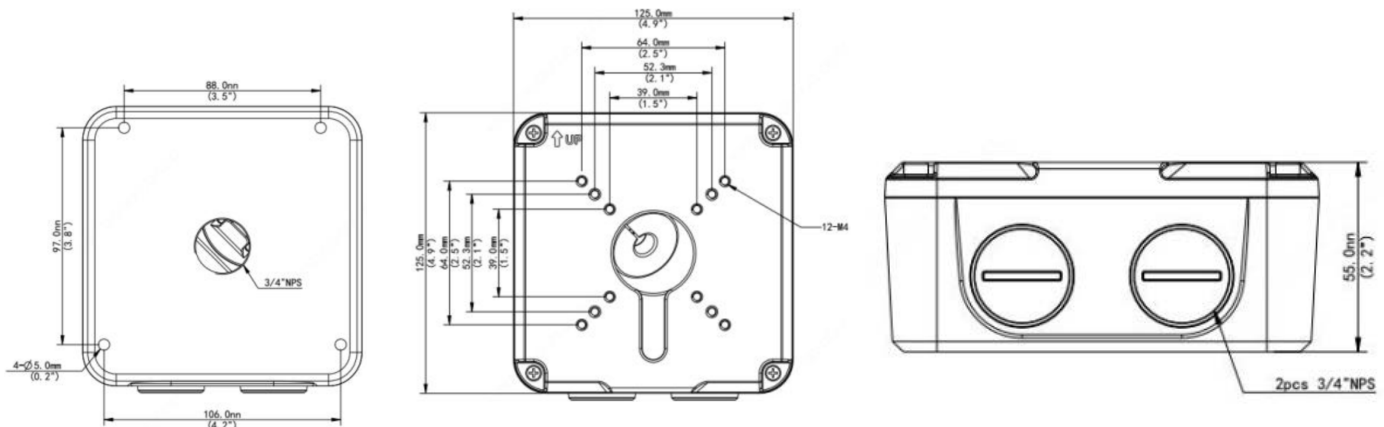

Bracket	
Application	Indoor and outdoor
Dimensions	125 x 125 x 55mm
Weight	0.75kg
Material	Aluminum alloy

**Used for: INLGBO5IRWA; INLGBO5IRWF; INLGDO5ADPTZ
INLGBO4KIRWA; INLGBO4IRA; INLGBO4160IRWF**

*Design and specifications are subjects to change without notice.