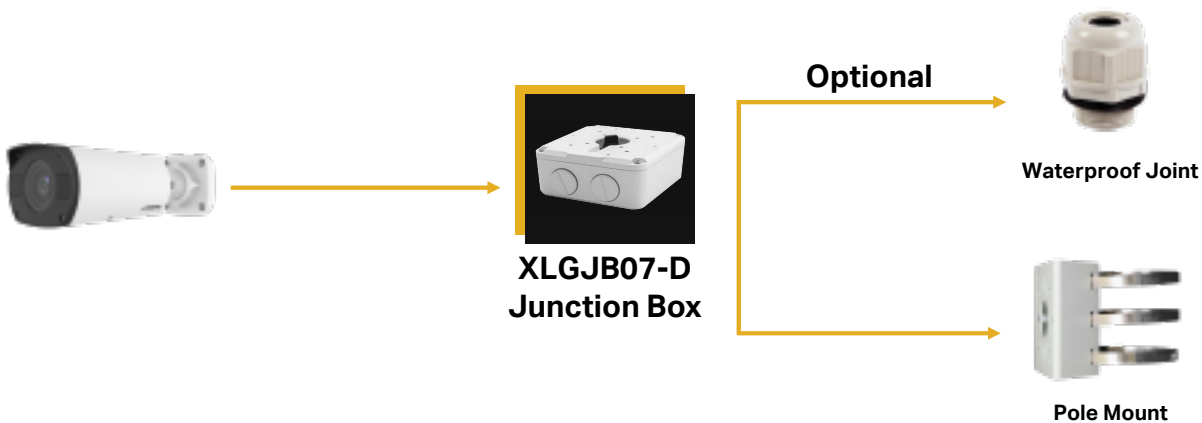

Bracket	
Application	Indoor and outdoor
Dimensions	125 x 125 x 55mm
Weight	0.75kg
Material	Aluminum alloy

**Used for: INLGBO5IRWA; INLGBO5IRWF; INLGDO5ADPTZ
INLGBO4KIRWA; INLGBO4IRA; INLGBO4160IRWF**

*Design and specifications are subjects to change without notice.